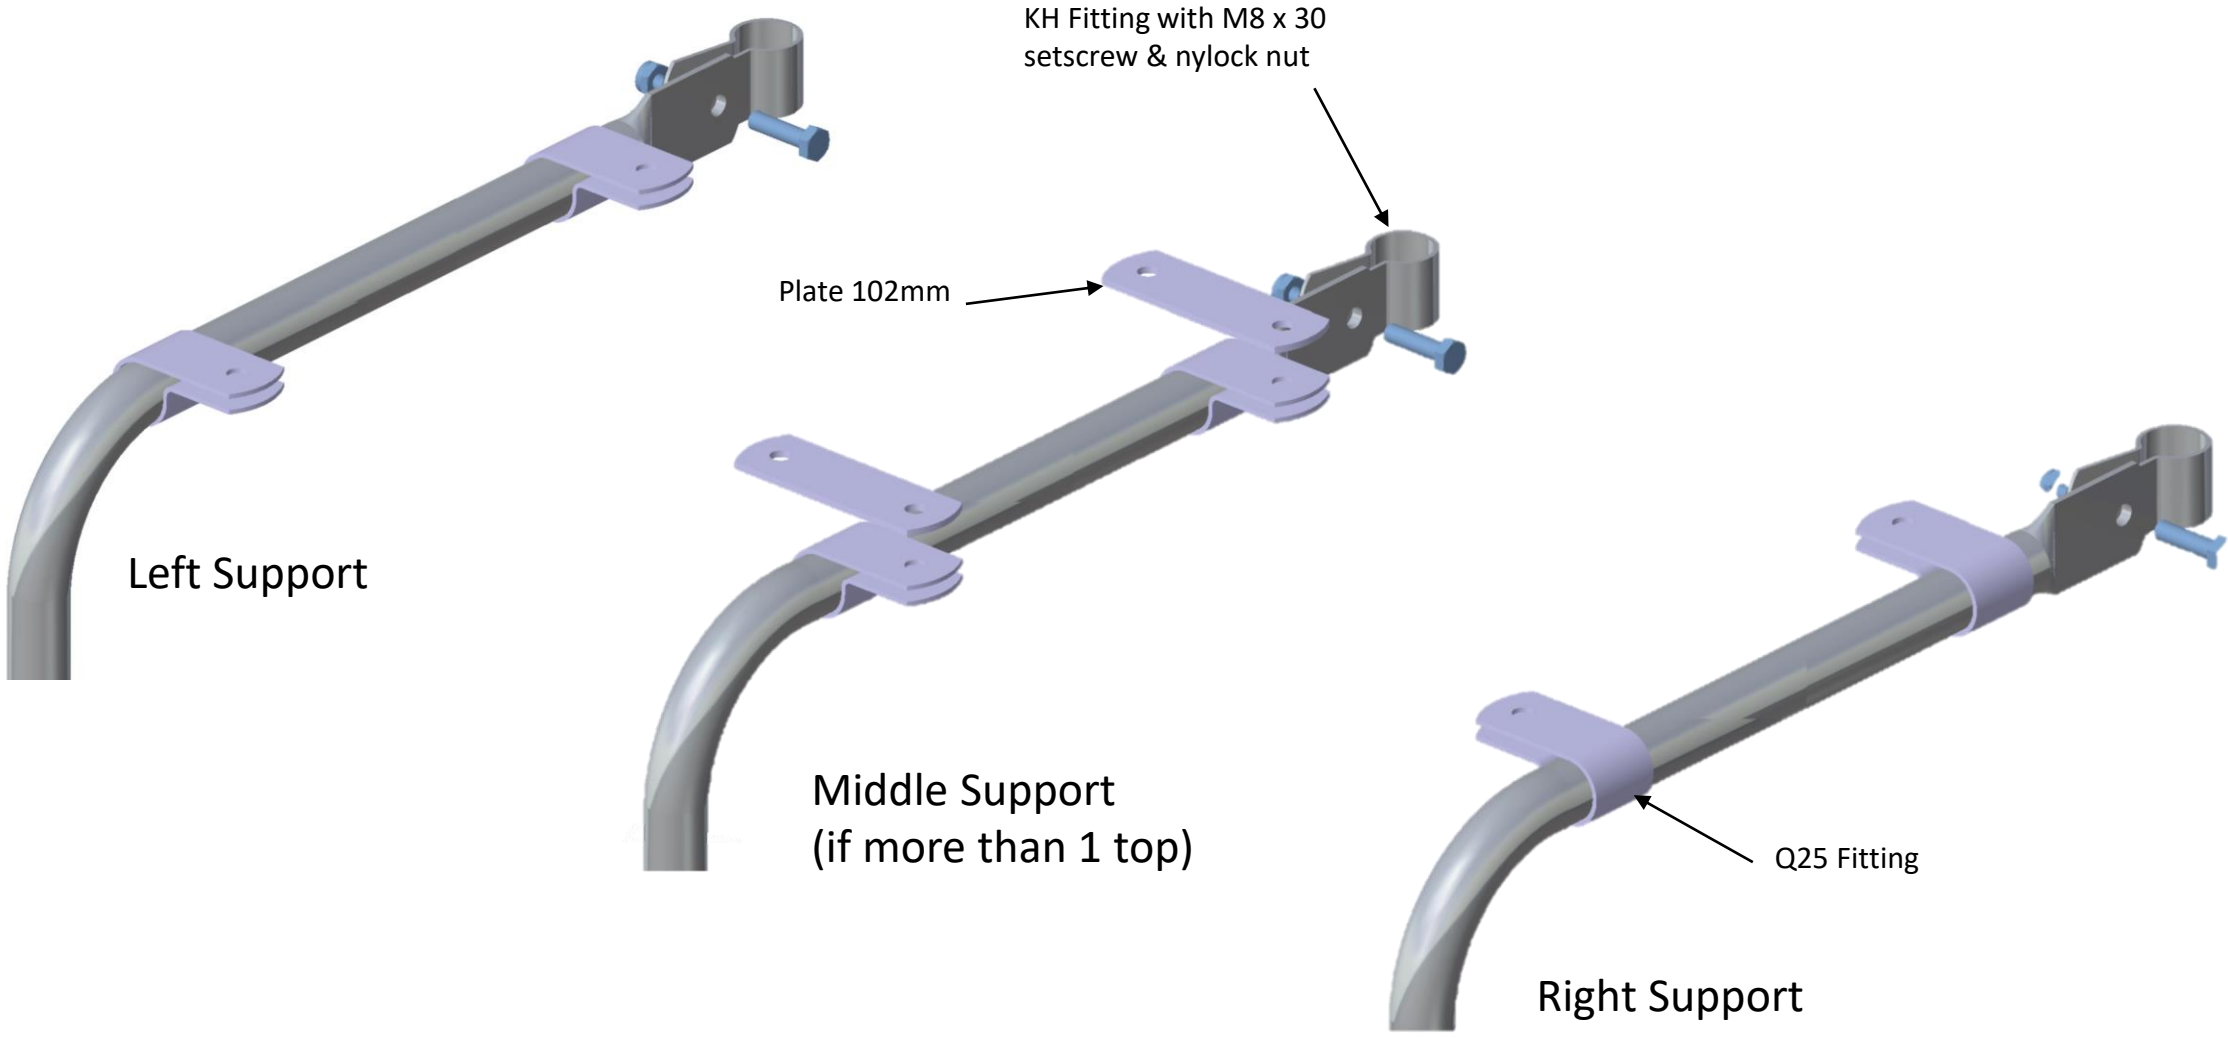

M8 x 65 coach bolts to fix top to support brackets. Drill tops to match position of brackets.

Positions for pre-drilling staging tops.

KH Fitting with M8 x 30 setscrew & nylock nut

Plate 102mm

Left Support

Middle Support
(if more than 1 top)

Q25 Fitting

Right Support