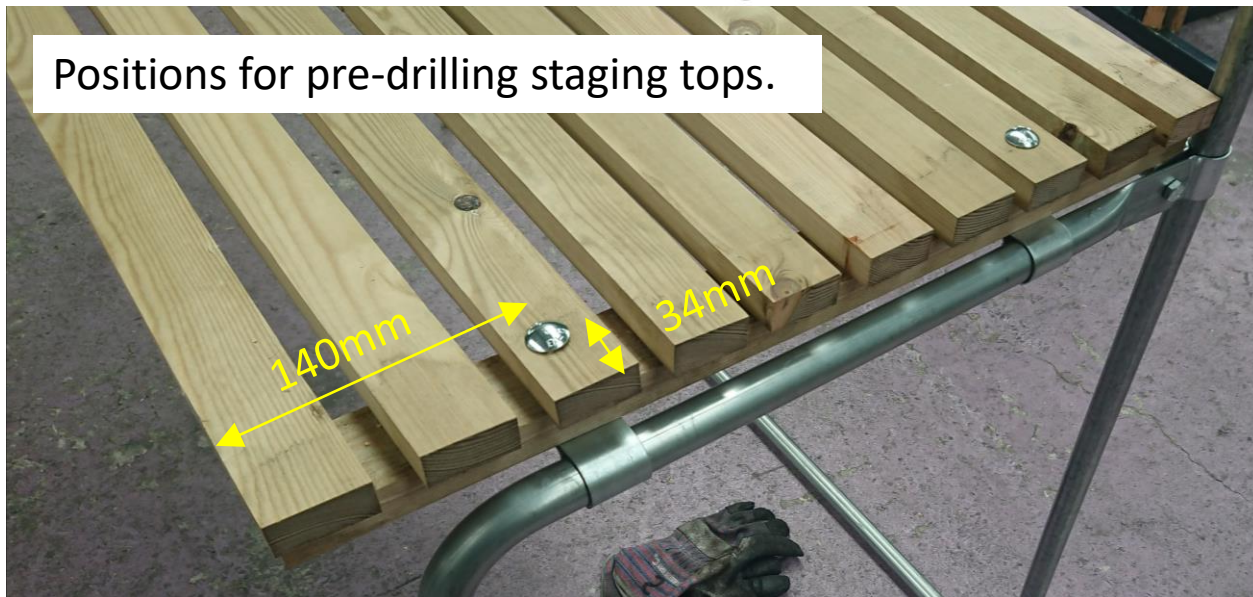

M8 x 65 coach bolts to fix top to support brackets. Drill tops to match position of brackets.

Positions for pre-drilling staging tops.

KH Fitting with M8 x 30 setscrew & nylock nut

Plate 102mm

Left Support

Middle Support
(if more than 1 top)

Q25 Fitting

Right Support